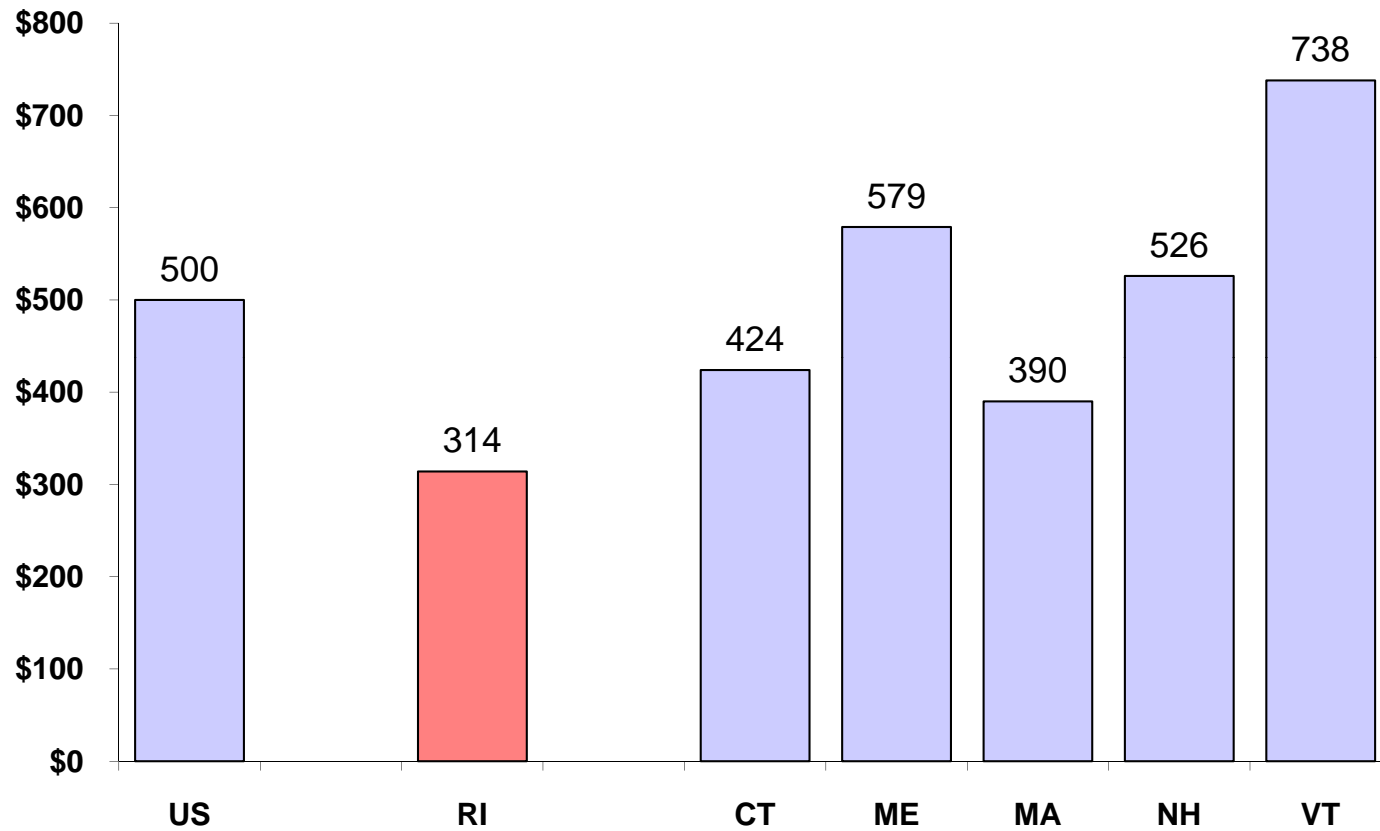

Highway Expenditures Per Capita

Rhode Island Ranks 49th in the Nation in Per Capita Spending on Highways

Source: RIPEC, Based on 2009 US Census Data